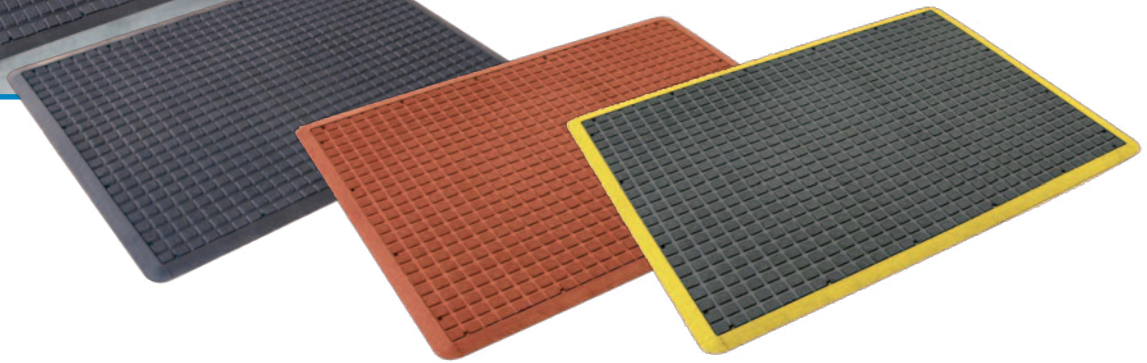

Anti-fatigue Air Grid Matting

- Extremely comfortable – provides relief from constant standing
- Leather grain pattern on surface eliminates trips and slips on mat
- Spilt liquids drain from mat surface along channels and out holes
- Suction cups on underside assist in steady floor adhesion to keep mat surface continually dry
- Grease proof option mat will not deteriorate in greasy conditions
- Bevelled edges for added safety
- HACCP Certified

Code	Details	Colour	Overall Size WxL (mm)
CT600B	Anti-fatigue Comfi Tred Mat	Black	600x900
CT600Y	Anti-fatigue Comfi Tred Mat	Black with Yellow Border	600x900
CT900B	Anti-fatigue Comfi Tred Mat	Black	900x1200
CT900T	Anti-fatigue Comfi Tred Mat	Terracotta (grease proof)	900x1200
CT900Y	Anti-fatigue Comfi Tred Mat	Black with Yellow Border	900x1200