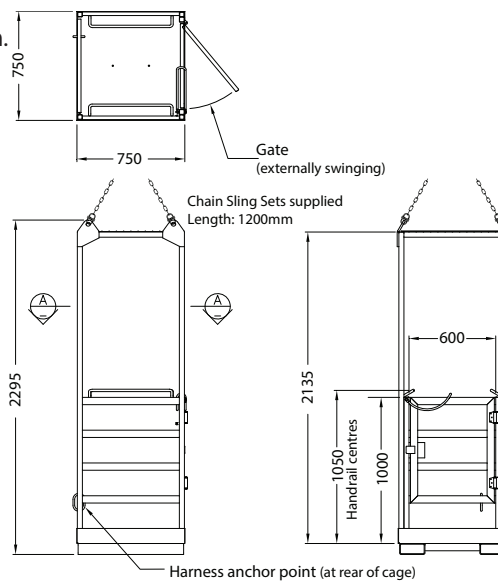

1 Person Crane Platform Cage (with mesh roof)

The FC2962 1 person Crane Cage Work Platform has been designed strictly in accordance with Australian Standard AS 1418.17 and is suitable for a maximum of one person.

All Cages are supplied with a Load Test Certificate, Instructions for usage, Risk Control Measures and Workcover registration.

Code	Safe Working Load (kg)	Fork Pocket Size (mm)	Pocket Centres (mm)	Unit Weight (kg)
FC2962	250	165x65	555	150