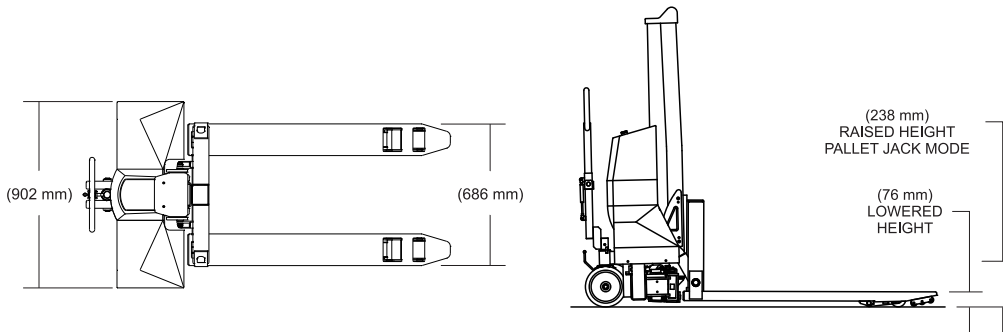

Working Harder To Make Your Job Easier

UniLift

Model	Pallet Jack Load Capacity	High Lift Mode Capacity 500mm load Center	High Lift Mode Capacity 600mm Load Center	Approximate Shipping Weight
UNI-20	900 KGS	900 KGS	780 KGS	340 KGS

UNI-20 (pallet jack mode)

UNI-20 (high lift mode)

Standard Features

- Can be used with standard GMA pallets, CHEP pallets and/or skids
- Dual-purpose product allows for both transport and load lifting
- Handles and steers like a standard pallet jack
- Lifting fork height up to 915mm
- Lift cap. up to 900kgs (see chart)
- Multi-roller fork entry system for easy pallet entry and exit
- Foot brake on steering wheels
- On-board, automatic battery charger
- Efficient 24 VDC battery system powers lift operation
- Electro-mechanical outrigger actuation with position sensors
- Electronic operator console with "raise and lower" buttons, dual function key /battery disconnect switch, outrigger position LED's, charger status and battery condition LED's
- 200mm diameter polyurethane steering wheels
- 76mm diameter polyurethane load wheels
- Durable powder coated finish