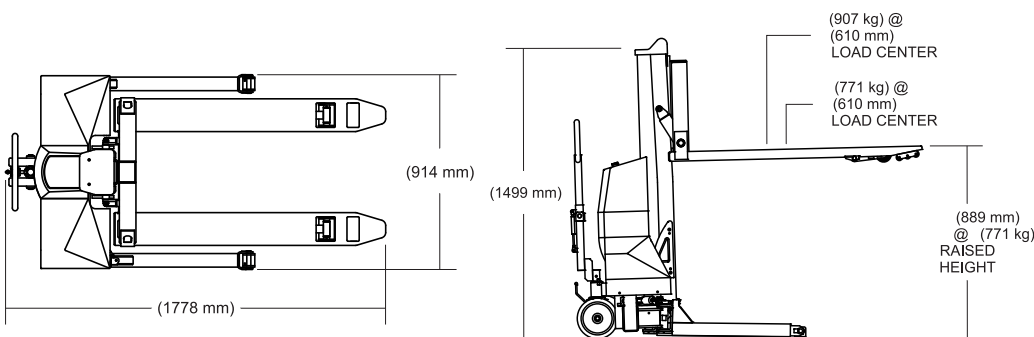

Working Harder To Make Your Job Easier

UniLift

Model	Pallet Jack Load Capacity	High Lift Mode Capacity 500mm load Center	High Lift Mode Capacity 600mm Load Center	Approximate Shipping Weight
UNI-20	900 KGS	900 KGS	780 KGS	340 KGS

UNI-20 (pallet jack mode)

UNI-20 (high lift mode)

Standard Features

- Can be used with standard GMA pallets, CHEP pallets and/or skids
- Dual-purpose product allows for both transport and load lifting
- Handles and steers like a standard pallet jack
- Lifting fork height up to 915mm
- Lift cap. up to 900kgs (see chart)
- Multi-roller fork entry system for easy pallet entry and exit
- Foot brake on steering wheels
- On-board, automatic battery charger
- Efficient 24 VDC battery system powers lift operation
- Electro-mechanical outrigger actuation with position sensors
- Electronic operator console with "raise and lower" buttons, dual function key /battery disconnect switch, outrigger position LED's, charger status and battery condition LED's
- 200mm diameter polyurethane steering wheels
- 76mm diameter polyurethane load wheels
- Durable powder coated finish