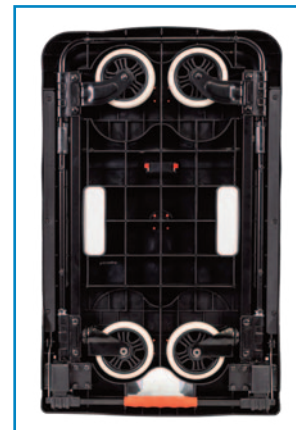

Foldable Plastic Deck Trolley

- This Platform Trolley is designed specifically to fit the V-Card Folding Basket and can take up to three baskets per load
- Hard clip-on lid available for the V-Card Basket
- Extremely lightweight and compact trolley which folds completely flat as pictured
- Rubber castors - 2 x fixed, 2 x swivel
- Platform height off ground level: 180mm
- Platform Size: 670x405mm

Extra Basket (V1805)

Hard Lid to suit Basket (V1806)

Code	Details	Load Capacity (kg)	Castors (mm)	Handle Height (mm)	Folded Size LxWxH (mm)	Open Size LxWxH (mm)	Unit Weight (kg)
V1197	Foldable Plastic Deck Trolley	137	100	920	670x405x80	670x405x925	6
V1805	V-Card Extra Basket						
V1806	Lid to suit V-Card Basket						