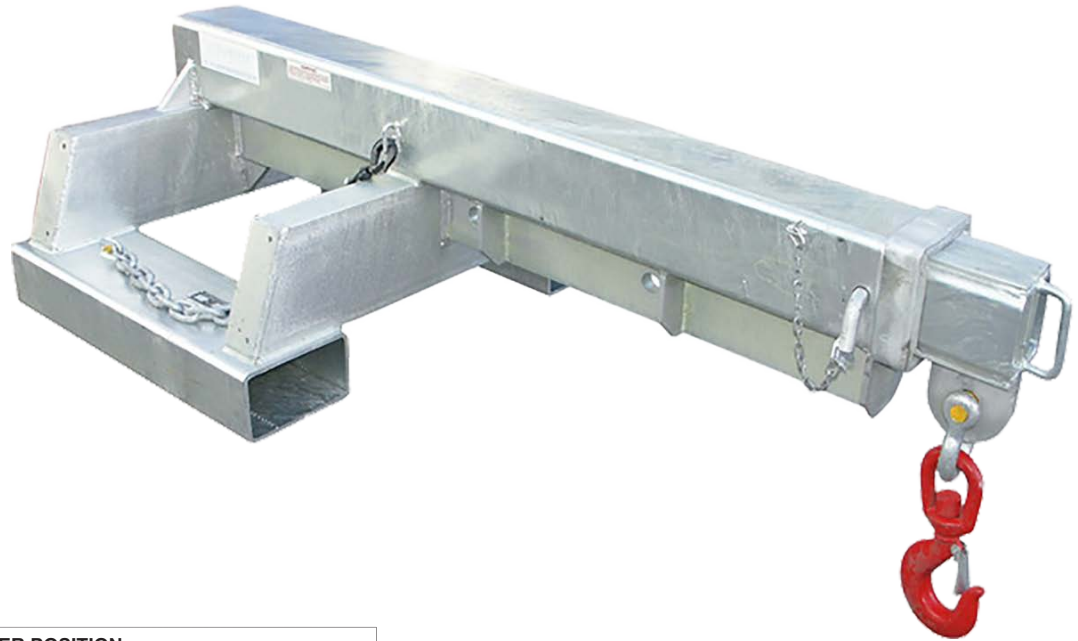

10 Tonne Telescopic Jib

This 10000kg telescopic jib is designed for larger forklifts and is the largest capacity long jib in our range. It has a 3.56 metre reach when fully extended which is great for reaching across pits and areas where the forklift cant drive up to.

- SWL load chart is shown on jib
- Finish: Zinc plated
- 8 jib positions

SAFE WORKING LOADS (SWL) PER POSITION								
POSITION	1	2	3	4	5	6	7	8
EXTENSION (mm)	920	1380	1805	2045	2425	2805	3185	3565
SWL (kg)	10000	8550	7600	6600	5000	2600	1520	960

Code	SWL (kg)	Jib Length When Closed (mm)	Jib Length When Extended (mm)	Fork Pocket Size (mm)	Fork Pocket Centres (mm)	Unit Weight (kg)
V2424	10000	2190	3560	230x110	875	515

Visit www.verdex.com.au for more images and details