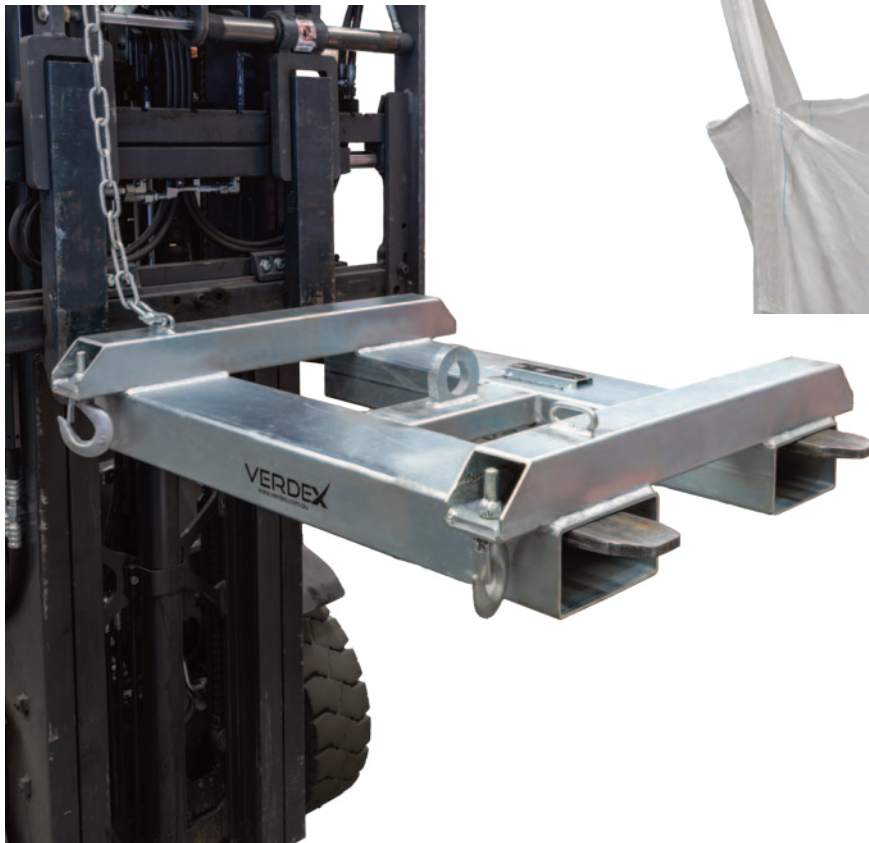

2.0 Tonne Bulk Bag Hook Jib

This 2000kg bulk bag jib is suitable for most forklifts and is a simple slip-on attachment with 4 safety swivel hook points for handling bulk bags.

- Able to be fitted to a forklift or overhead crane
- Finish: Zinc plated

Code	SWL (kg)	Jib Length (mm)	Jib Width (mm)	Fork Pocket Size (mm)	Load Centre (mm)	Hook Centres (mm)	Unit Weight (kg)
V2438	3000	900	860	185x85	450	800	85

ABOUT VERDEX EQUIPMENT

At Verdex Equipment we have the largest range of manual handling and workplace materials handling equipment in Australia. This includes thousands of workplace and storage items suited to every workplace and lifting equipment and trolleys for almost every application. Our products aim to eliminate or reduce manual handling effort in the workplace, while boosting productivity and ensuring workplace safety.