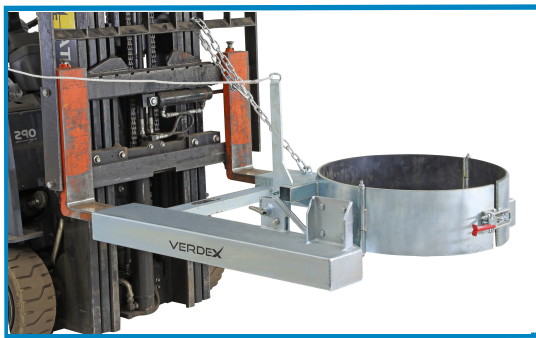

# Drum Tipper / Dumper

- Fast and efficient solution to emptying 210 litre steel drums, ideally suited to waste and scrap products
- The drum is secured with the sturdy belly strap and locked in place with the over-centre catch and locking pin
- A rope draw chord is pulled from the driver’s seat to dump the drum where required. A custom locking mechanism is fitted to prevent accidental release while driving over bumpy ground
- Rotational ability 180 degrees

Code	Working Load Limit (kg)	Load Centre (mm)	Fork Pocket Size (mm)	Fork Pocket Centres (mm)	Overall Size LxWxH (mm)	Unit Weight (kg)
V5069	500	1000	185x65	840	1400x1040x600	85

Visit [www.verdex.com.au](http://www.verdex.com.au) for more images and details