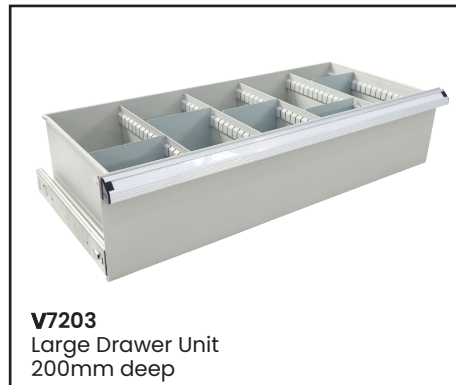

Full Height Industrial Storage Cabinet

- These industrial storage cabinets are extremely heavy duty
- Made from reinforced sheet metal
- Great for storing tools & many other items in the workplace
- Finish: Powdercoated light grey with light blue coloured doors
- Cabinet comes standard with 4 adjustable shelves
- Extra shelves can be purchased if required
- Optional 100mm & 200mm high drawers available
- Drawers come with 5 compartments & 10 dividers (4 Removable partitions)
- Drawer Capacity: 75kg
- Shelf Capacity: 150kg
- Cabinet Total Load Capacity: 600kg

3 point key lock system

Drawers come with 5 compartments & 10 dividers (4 Removable partitions)

Doors open to 180°

See more information on next page

Code	Details	Dimensions (mm)	Unit Weight (kg)
V7201	Full Height Cabinet	1800x900x450 (HxWxD)	90
V7202	Small Drawer Unit (fits inside cabinet)	777x330x100 (LxWxH)	9.2
V7203	Large Drawer Unit (fits inside cabinet)	777x330x200 (LxWxH)	14.1
V7204	Extra Shelves to suit Full Height Cabinet	840x380x30 (LxWxH)	5
V7205	Cabinet Base Stand (raises Cabinet 50mm)	900x450 (WxH)	4
V7206	Extra Divider to suit Small Drawer Unit	154x65 (WxH)	-
V7207	Extra Divider to suit Large Drawer Unit	154x165 (WxH)	-
V7209	Divider to suit Shelves	385x60x330 (WxDxH)	2