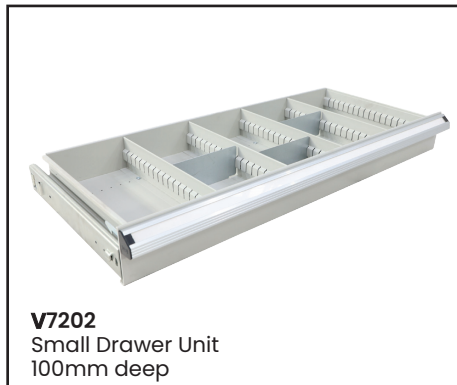

Full Height Industrial Storage Cabinet

- These industrial storage cabinets are extremely heavy duty
- Made from reinforced sheet metal
- Great for storing tools & many other items in the workplace
- Finish: Powdercoated light grey with light blue coloured doors
- Cabinet comes standard with 4 adjustable shelves
- Extra shelves can be purchased if required
- Optional 100mm & 200mm high drawers available
- Drawers come with 5 compartments & 10 dividers (4 Removable partitions)
- Drawer Capacity: 75kg
- Shelf Capacity: 150kg
- Cabinet Total Load Capacity: 600kg

3 point key lock system

Drawers come with 5 compartments & 10 dividers (4 Removable partitions)

Doors open to 180°

See more information on next page

Code	Details	Dimensions (mm)	Unit Weight (kg)
V7201	Full Height Cabinet	1800x900x450 (HxWxD)	90
V7202	Small Drawer Unit (fits inside cabinet)	777x330x100 (LxWxH)	9.2
V7203	Large Drawer Unit (fits inside cabinet)	777x330x200 (LxWxH)	14.1
V7204	Extra Shelves to suit Full Height Cabinet	840x380x30 (LxWxH)	5
V7205	Cabinet Base Stand (raises Cabinet 50mm)	900x450 (WxH)	4
V7206	Extra Divider to suit Small Drawer Unit	154x65 (WxH)	-
V7207	Extra Divider to suit Large Drawer Unit	154x165 (WxH)	-
V7209	Divider to suit Shelves	385x60x330 (WxDxH)	2