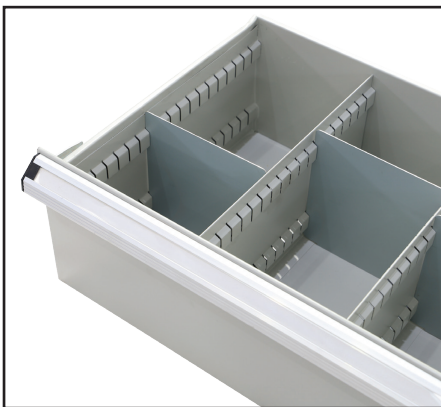

Full Height Industrial Storage Cabinet

- These industrial storage cabinets are extremely heavy duty
- Made from reinforced sheet metal
- Great for storing tools & many other items in the workplace
- Finish: Powdercoated light grey with light blue coloured doors
- Cabinet comes standard with 4 adjustable shelves
- Extra shelves can be purchased if required
- Optional 100mm & 200mm high drawers available
- Drawers come with 5 compartments & 10 dividers (4 Removable partitions)
- Drawer Capacity: 75kg
- Shelf Capacity: 150kg
- Cabinet Total Load Capacity: 600kg

3 point key lock system

Drawers come with 5 compartments & 10 dividers (4 Removable partitions)

Doors open to 180°

See more information on next page

Code	Details	Dimensions (mm)	Unit Weight (kg)
V7201	Full Height Cabinet	1800x900x450 (HxWxD)	90
V7202	Small Drawer Unit (fits inside cabinet)	777x330x100 (LxWxH)	9.2
V7203	Large Drawer Unit (fits inside cabinet)	777x330x200 (LxWxH)	14.1
V7204	Extra Shelves to suit Full Height Cabinet	840x380x30 (LxWxH)	5
V7205	Cabinet Base Stand (raises Cabinet 50mm)	900x450 (WxH)	4
V7206	Extra Divider to suit Small Drawer Unit	154x65 (WxH)	-
V7207	Extra Divider to suit Large Drawer Unit	154x165 (WxH)	-
V7209	Divider to suit Shelves	385x60x330 (WxDxH)	2