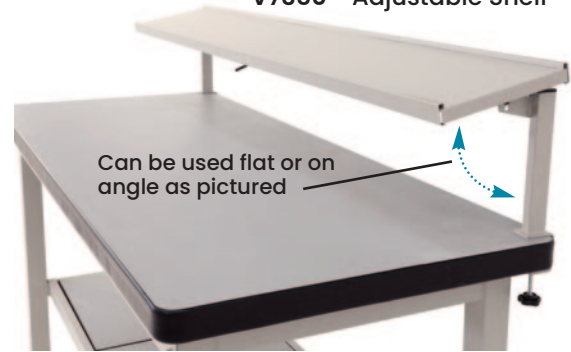

# Heavy Duty Industrial Work Benches 1200 Series

- Heavy duty steel industrial work bench with bottom shelf is ideal for use as a work or tool bench
- 1000kg wood top bench capacity
- 53mm thick laminated wooden top
- Comes standard with adjustable feet for levelling on uneven floors and an optional lockable castor kit is available if required
- Drawer Unit Capacity: 100kg per drawer
- Finish: Powder coated light grey

V7246  
Lockable  
Castor Kit

V7352 - 2 Tier Shelf

V7315 - Cabinet Unit

V7312 - 3 Drawer Unit  
2 x 100mm, 1 x 200mm drawers

See more information on next page

**V7244 – 2 Drawer Unit**  
2 x 100mm drawers

**V7350 – Adjustable Shelf**

Code	Details	Dimensions (mm)	10+
V7305	Industrial Work Bench	1200x750x900 (WxDxH)	\$POA
V7244	Lockable Drawer Unit (2 drawer)	565x650x280mm (WxDxH)	\$POA
V7312	Lockable Drawer Unit (3 drawer)	565x650x450mm (WxDxH)	\$POA
V7315	Lockable Cabinet Unit (with shelf)	565x650x450mm (WxDxH)	\$POA
V7253	2 Tier Shelf Unit to suit V7305	1200X270x300 (WxDxH)	\$POA
V7250	Adjustable Shelf to suit V7305	1200x250 (LxD)	\$POA
V7246	Work Bench Castor Kit (includes 4 swivel castors with brakes)		\$POA