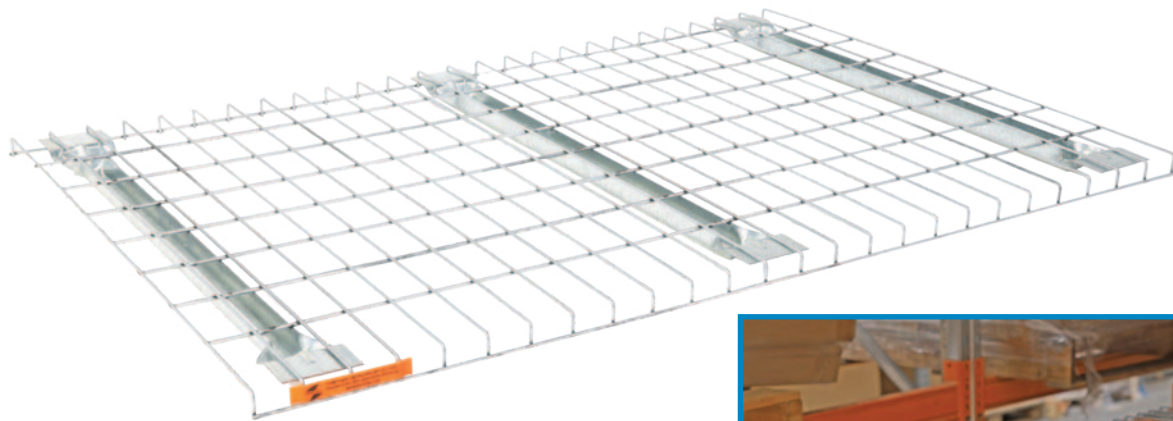

Pallet Racking Mesh Decks

- Our mesh decks are made to suit almost any standard pallet racking system
- Mesh decks come in 2 standard sizes 1250mm and 1350mm wide
- Comes complete with support bars
- Suitable for skids and pallets of heavier weights

Code	Details	Load Capacity (kg)	Width (mm)	Depth (mm)
V7462	Pallet Racking Mesh Decks (suits 2600mm beams)	1000	1250	840
V7463	Pallet Racking Mesh Decks (suits 2750mm beams)	1000	1350	840

Visit www.verdex.com.au for more images and details

ABOUT VERDEX EQUIPMENT

At Verdex Equipment we have the largest range of manual handling and workplace materials handling equipment in Australia. This includes thousands of workplace and storage items suited to every workplace and lifting equipment and trolleys for almost every application. Our products aim to eliminate or reduce manual handling effort in the workplace, while boosting productivity and ensuring workplace safety.