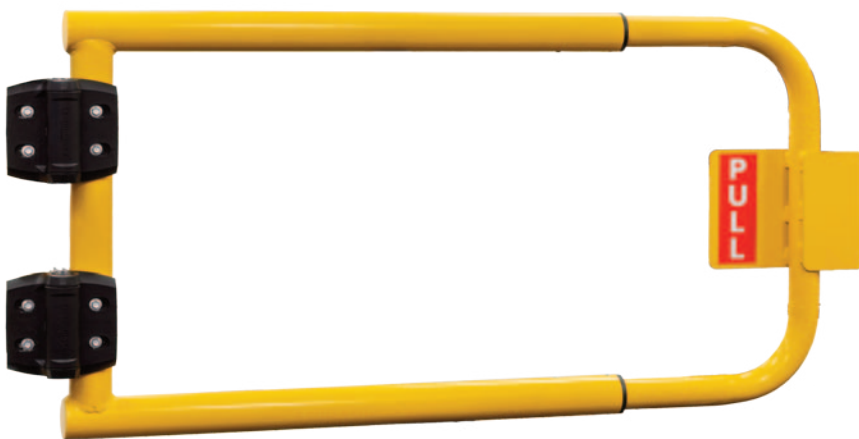

Adjustable Safety Swing Gate

- Self closing gate is designed to restrict access to areas of potential hazard
- Adjustable to suit 780–1330mm openings
- Suits ball fence & Pedestrian Handrail System
- Gate swings inward
- Fits left and right hand openings, inwards opening
- Built-in gate stop
- Heavy Duty Self-closing hinges
- Powder Coat Finish
- Sign Holder just straddles the V7476K Gate and is secured by 2 x hex head bolts
- Hardware for V7477 is provided
- V7477 comes supplied with safety signage

V7476K

V7477 pictured with safety signs

Code	Details	Overall Length (mm)	Overall Size (mm)	Unit Weight (kg)
V7476K	Adjustable Safety Gate	890 - 1440	440x50 (WxD)	11
V7477	Adjustable Safety Gate Sign Holder	-	512x425x53 (HxWxD)	4.25