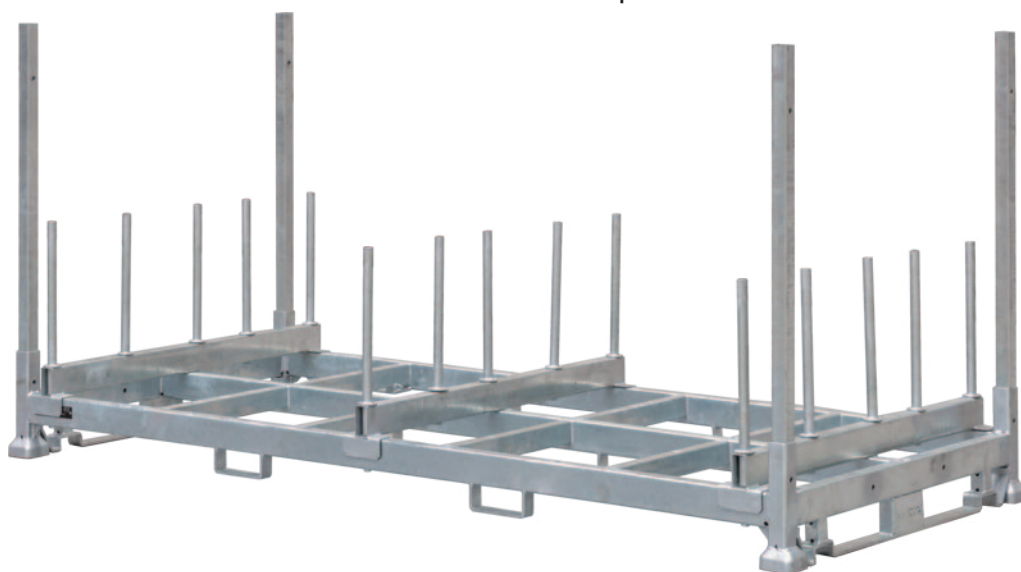

## Extra Large 4 Post Stillage

- These Large Stackable Stillage Cages are an excellent form of warehouse and yard storage.
- Designed to store long awkward objects for easy transport, these units may be stacked to make use of the vertical space in your warehouse.
- Capacity: 1000kg
- Galvanised Finish
- 2 High fully loaded | 4 High empty
- Fork Pocket Centre: 850mm
- Fork Pocket Size: 154x62mm
- Unit Weight: 100kg

V7586 pictured with accessories

V7586 stacked

Code	Details	Capacity (kg)	Overall Size LxWxH (mm)	Internal Size LxWxH (mm)	Unit Weight (kg)
V7586	Extra Large 4 Post Stillage	1000	2550x1165x1200	2140X1165X1025	100
V7587	Large Stackable Stillage Cage Post				
V7588	Fork Entry Bar to Suit V7586				

## ABOUT VERDEX EQUIPMENT

At Verdex Equipment we have the largest range of manual handling and workplace materials handling equipment in Australia. This includes thousands of workplace and storage items suited to every workplace and lifting equipment and trolleys for almost every application. Our products aim to eliminate or reduce manual handling effort in the workplace, while boosting productivity and ensuring workplace safety.