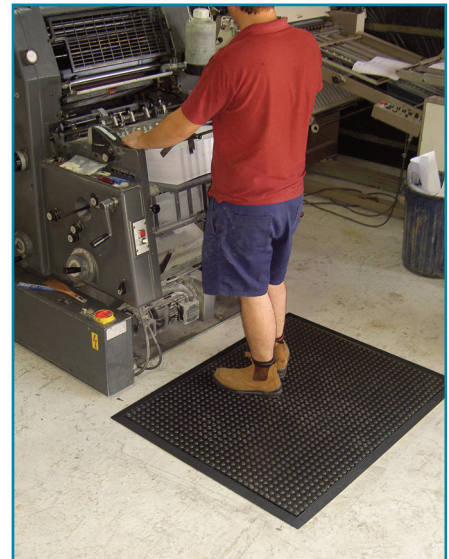

Ergo Tred Anti-Fatigue Matting

Ergo Tred is a hardwearing, comfortable, non-slip anti-fatigue mat. It is used in dry, demanding work areas such as at checkouts, counters, machines, work benches and workstations.

- Extremely comfortable - provides relief from constant standing
- Domed surface is ergonomically designed to improve circulation in feet and legs
- Hard wearing - long mat life even in demanding conditions
- Yellow border option - makes mat edges stand out to warn user of hazard
- HACCP Certified for use in dry areas