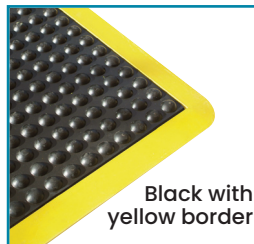

Ergo Tred Anti-Fatigue Matting

Ergo Tred is a hardwearing, comfortable, non-slip anti-fatigue mat. It is used in dry, demanding work areas such as at checkouts, counters, machines, work benches and workstations.

- Extremely comfortable - provides relief from constant standing
- Domed surface is ergonomically designed to improve circulation in feet and legs
- Hard wearing - long mat life even in demanding conditions
- Yellow border option - makes mat edges stand out to warn user of hazard
- HACCP Certified for use in dry areas

Code	Details	Type	Overall Size (mm)
V7730	Ergo Tred Anti-Fatigue Mat	Black	600x900mm
V7731	Ergo Tred Anti-Fatigue Mat	Black with Yellow Border	600x900mm
V7732	Ergo Tred Anti-Fatigue Mat	Black	600x1200mm
V7733	Ergo Tred Anti-Fatigue Mat	Black with Yellow Border	900x1200mm