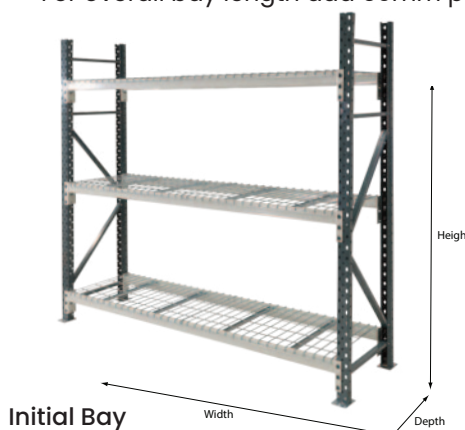

# Heavy Duty Longspan Shelving (With Mesh Shelves)

- Heavy Duty Longspan Shelving (with Mesh Shelves)
- This heavy duty longspan shelving system is a strong and versatile shelving system which is great for any storing small parts and archives
- The longspan system is a heavy duty system which is similar to pallet racking just in a smaller profile.
- The advantage of mesh shelves over against timber or steel shelves is that they do not collect dust as easy which keeps things cleaner on the shelves.
- This system is supplied standard with 3 adjustable shelves however extra shelf levels can be ordered for each set
- Comes standard with mesh shelves (2 pieces per level)
- End frames are supplied assembled for quick and easy setup
- Standard longspan 450mm and 600mm deep stock sizes are listed below however other configurations and sizes can be ordered on request to suit your particular requirements
- Step beams which the mesh decks sit flush with the beam
- Shelf Capacity: 390kg/level - 1800(L) Beam, 290kg/level - 2400(L) Beam
- For overall bay length add 60mm per frame