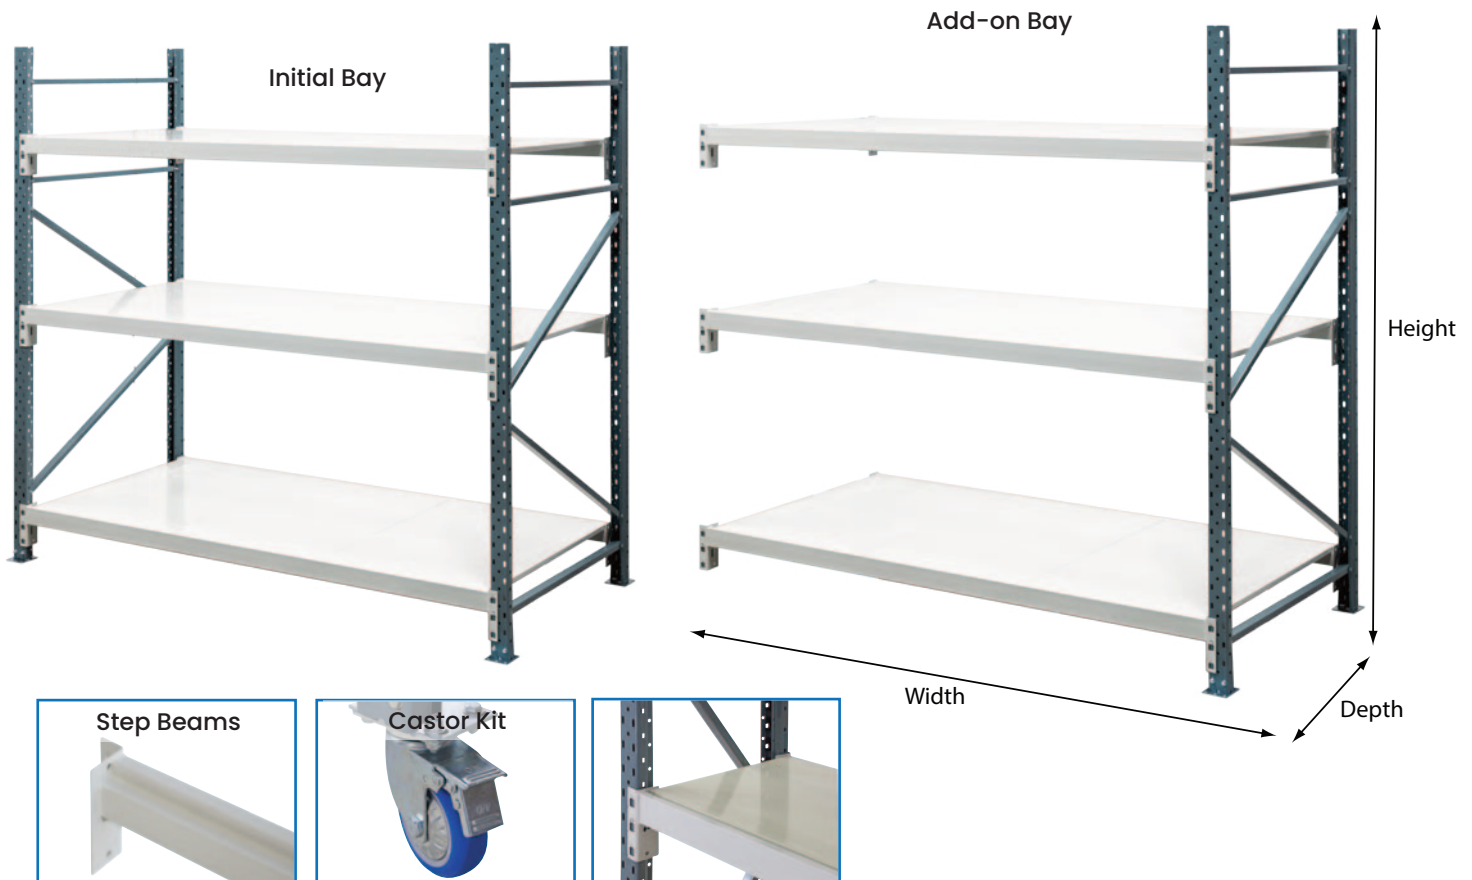

# Heavy Duty Steel Longspan Shelving (900mm Deep)

- This heavy duty longspan shelving system is a strong and versatile shelving system, which is similar to pallet racking just in a similar profile, which is great for storing small parts and archives.
- This system is supplied standard with 3 adjustable shelves however extra shelf levels can be ordered for each set
- Comes standard with steel shelves (2 pieces per level)
- End frames are supplied assembled for quick and easy setup
- Standard longspan 900mm deep stock size is listed below
- Step beams which the steel decks sit flush with the beam
- Shelf Capacity: 390kg/level - 1800(L) Beam, 290kg/level - 2400(L) Beam
- For overall bay length add 60mm per frame

Code	Details	Overall Size HxWxD (mm)	Unit Weight (kg)
V8410	Steel Longspan Shelving Set	1800x1800x900	91
V8411	Steel Longspan Shelving - Add on Bay	1800x1800x900	80
V8412	Steel Longspan Shelving Set	2400x1800x900	97
V8413	Steel Longspan Shelving - Add on Bay	2400x1800x900	83
V8414	Steel Longspan Shelving Set	1800x2400x900	110
V8415	Steel Longspan Shelving - Add on Bay	1800x2400x900	100
V8416	Steel Longspan Shelving Set	2400x2400x900	117
V8417	Steel Longspan Shelving - Add on Bay	2400x2400x900	102
V8418	Extra Shelving Set (suits 900x1800mm DxW shelf sets)	-	23
V8419	Extra Shelving Set (suits 900x2400mm DxW shelf sets)	-	29.5
V7325	Castor Kit to suit (4 castors with brakes)	-	-