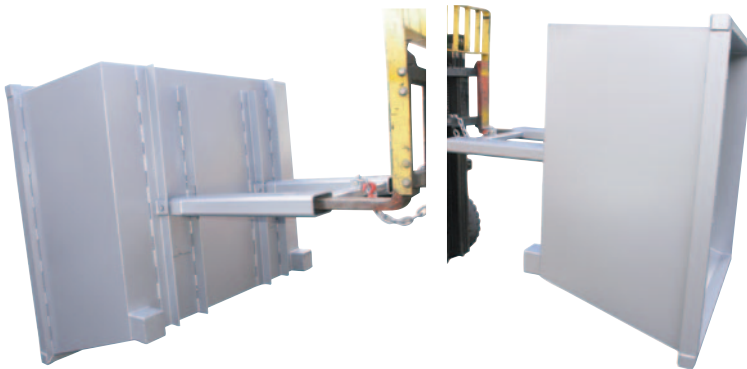

Self Dumping 3000kg Capacity Tipping Bins

- These tipping bins are large bulk capacity waste bins for heavy waste with bin capacities up to 5400 litres (5.4 cubic metres)
- Heavy duty construction with self dumping ability, the forklift empties the bin without the operator leaving the drivers seat
- Available in 3 standard sizes
- Drain plug & strainer can be fitted as an option
- Safe Working Load: 3000kg
- Finish: Enamel paint
- Fork Pocket Size: 180x80mm
- Fork Pocket Centres: 950mm

Code	Details	Dimensions WxDxH (mm)	Bin Capacity (L)	Unit Weight (kg)
WB2960	Large Tipping Bin	1900x1910x1125	3200	850
WB2961	Large Tipping Bin	1900x2510x1125	4300	950
WB2962	Large Tipping Bin	1900x3110x1125	5400	1050